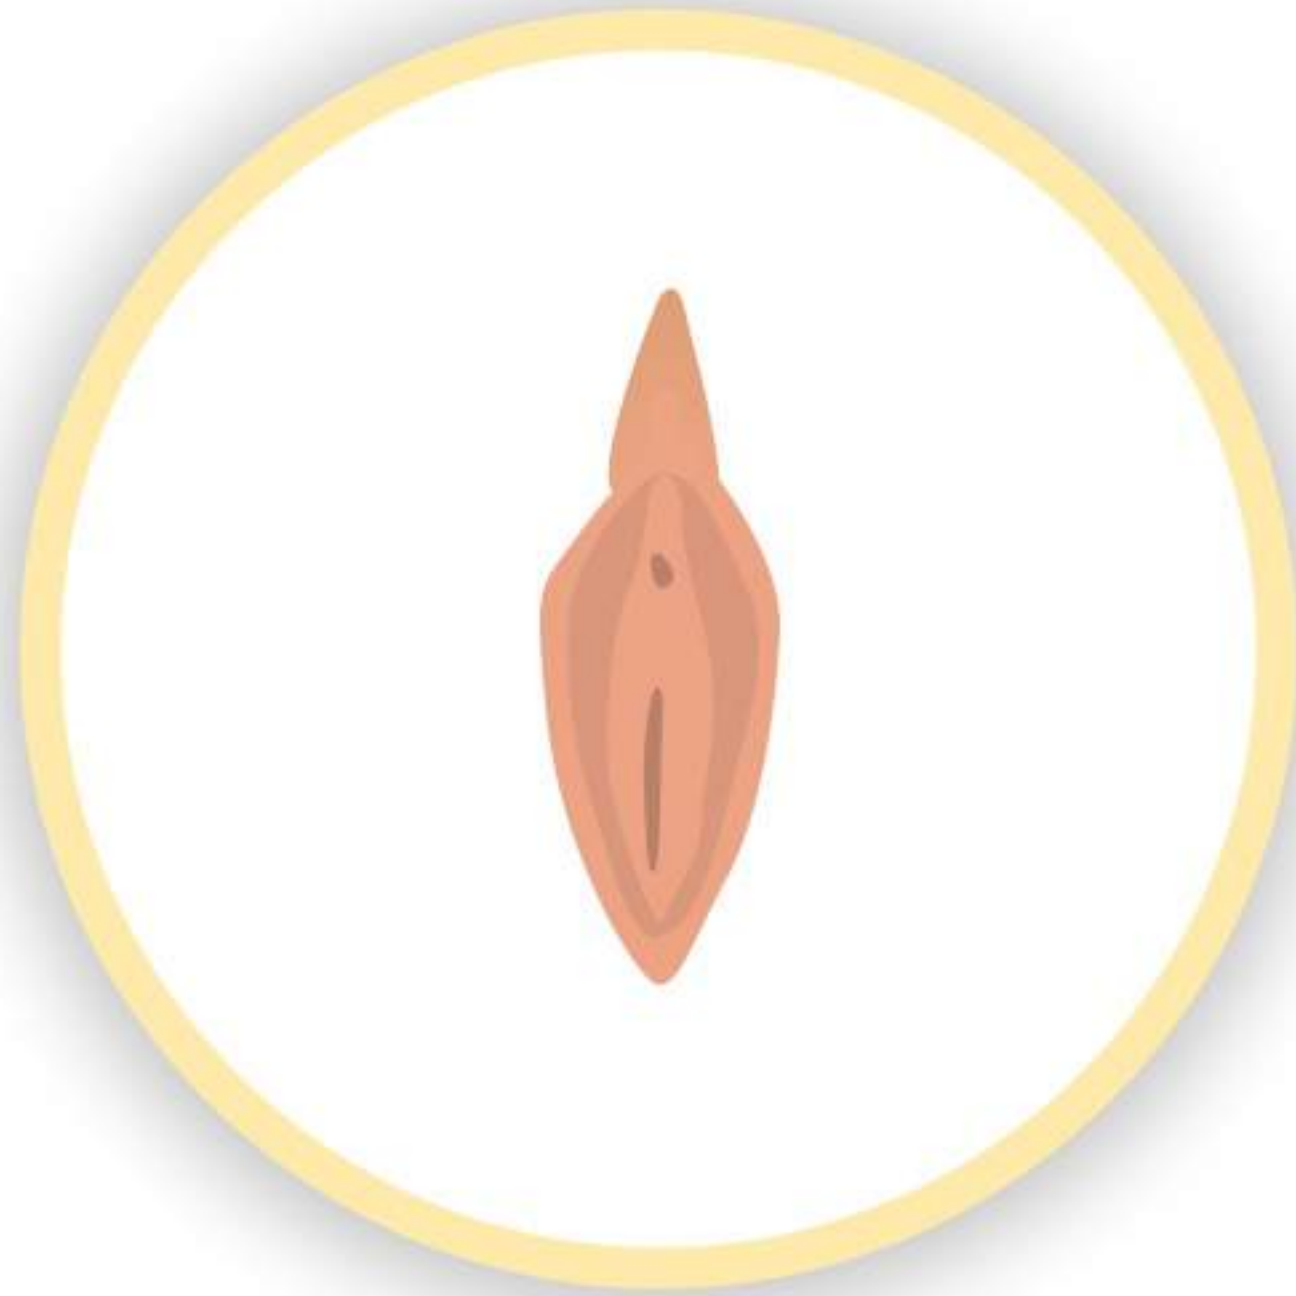

After inserting the Vaginal Tightening Gel inside the vagina, it will slowly attach the vagina inner lips which are leading the way to the vagina opening.