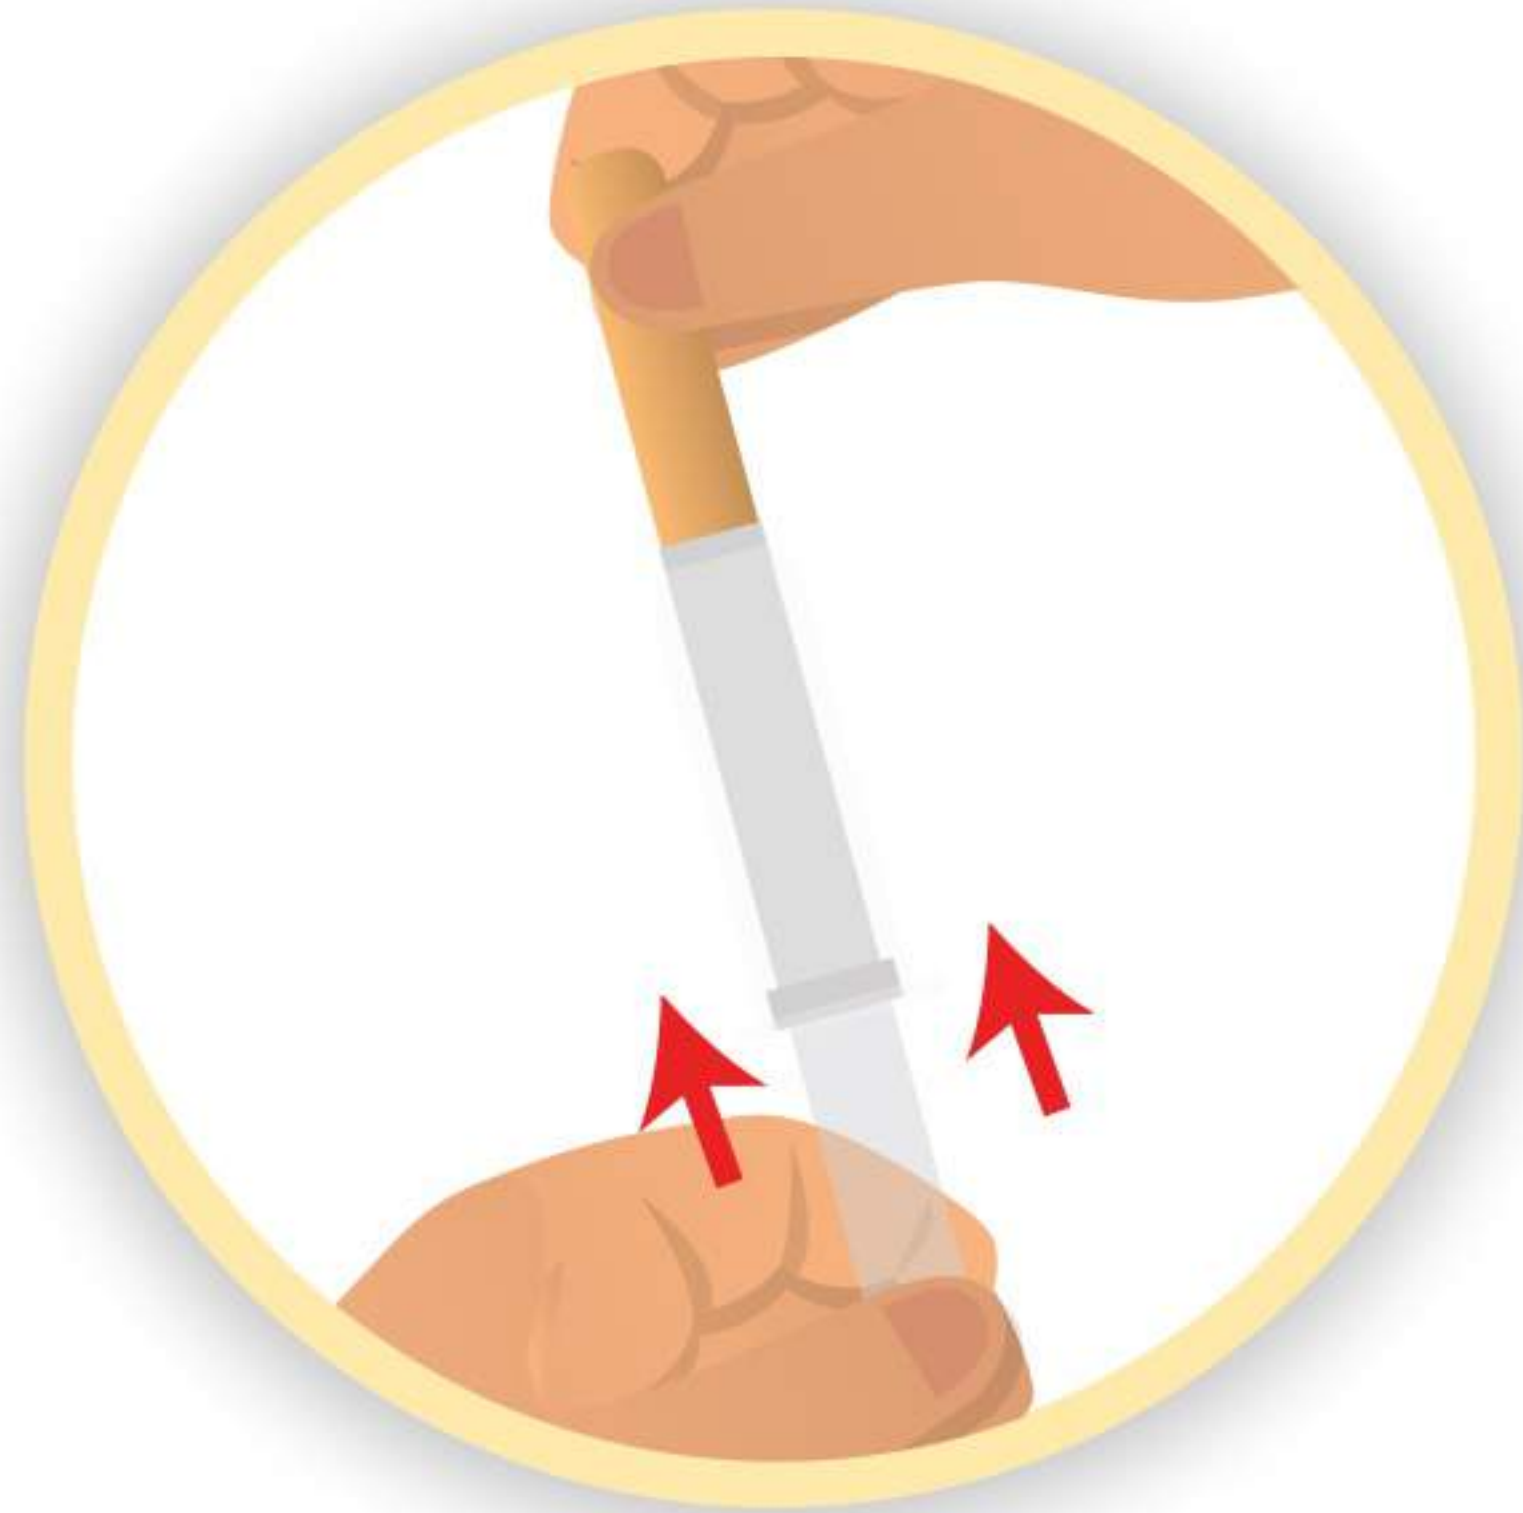

VTG Product Package box

Box contains 2 Individually wrapped Tightening Gel

**Each aluminium foil wrap contains
Tightening Gel Tube with Applicator**

Step 01

Strat between 10 minutes to 15 minutes before the sexual intercourseb. Wash your hands with Soap and dry them on a clean cloth.

Step 05

Remove the small top plastic cover from the tube.

Step 06

Slide out the sterile plastic sleeve applicator.

Step 07

Attach the sleeve applicator at the top of the tube where the small plastic cover was removed from and slightly squeeze it in.

Step 08

**Insert the tube as deep as possible inside your vagina
Squeeze the sleeve applicator all the way in until
the gel is dispensed inside the vagina.**

Step 09

Remove the tube and applicator from the vagina and dispose.