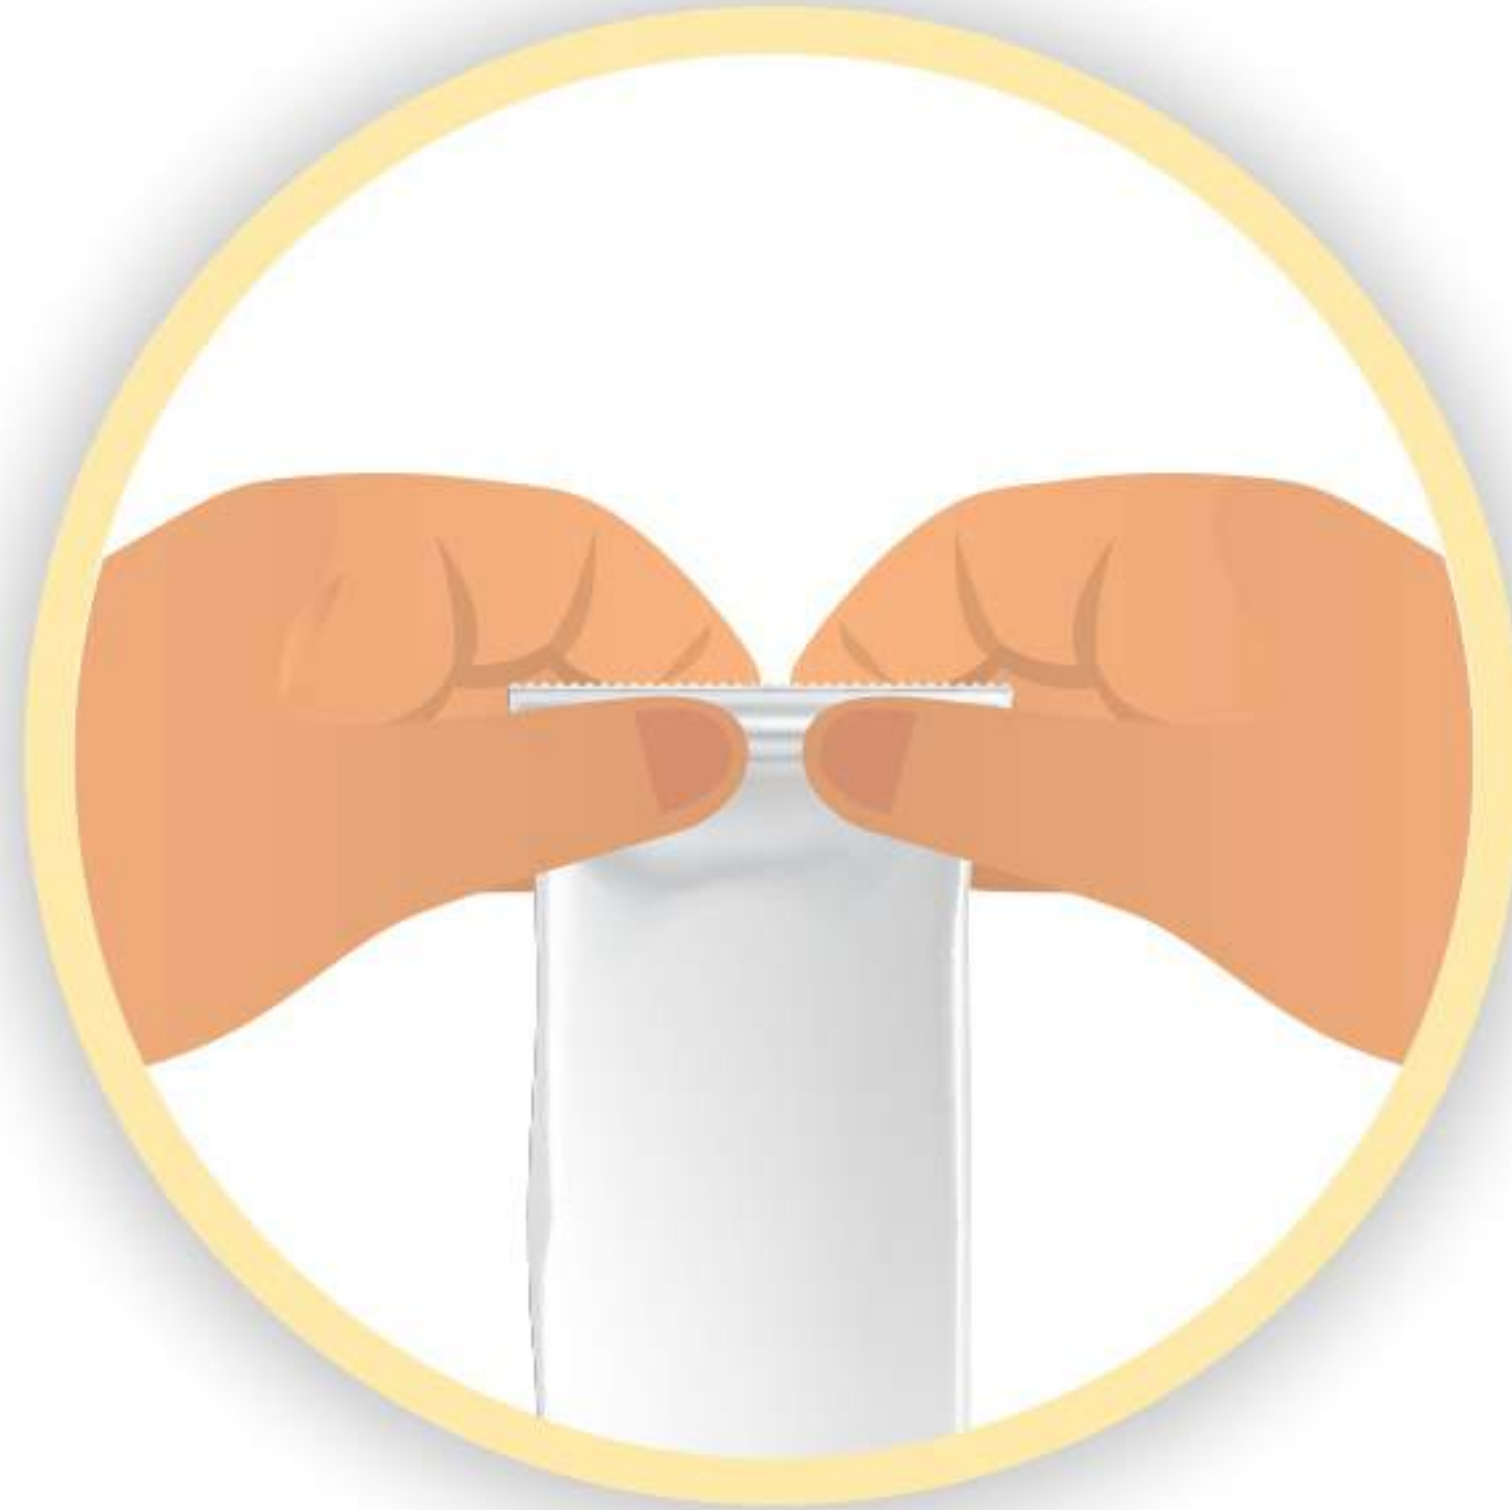

VTG Product Package box

Box contains 2 Individually wrapped Tightening Gel

**Each aluminium foil wrap contains
Tightening Gel Tube with Applicator**

Step 01

Strat between 10 minutes to 15 minutes before the sexual intercourseb. Wash your hands with Soap and dry them on a clean cloth.

Step 02

Take out a single aluminium foil out of the Vaginal Tightening Gel Box # VTC.

Step 03

Lie down on your back with your knees bent and legs slightly apart.

Step 04

Tear the aluminium foil containing a Vaginal Tightening Gel Tube with Applicator.

Step 05

Remove the small top plastic cover from the tube.

Step 06

Slide out the sterile plastic sleeve applicator.

Step 07

Attach the sleeve applicator at the top of the tube where the small plastic cover was removed from and slightly squeeze it in.

Step 08

**Insert the tube as deep as possible inside your vagina
Squeeze the sleeve applicator all the way in until
the gel is dispensed inside the vagina.**

Step 09

Remove the tube and applicator from the vagina and dispose.