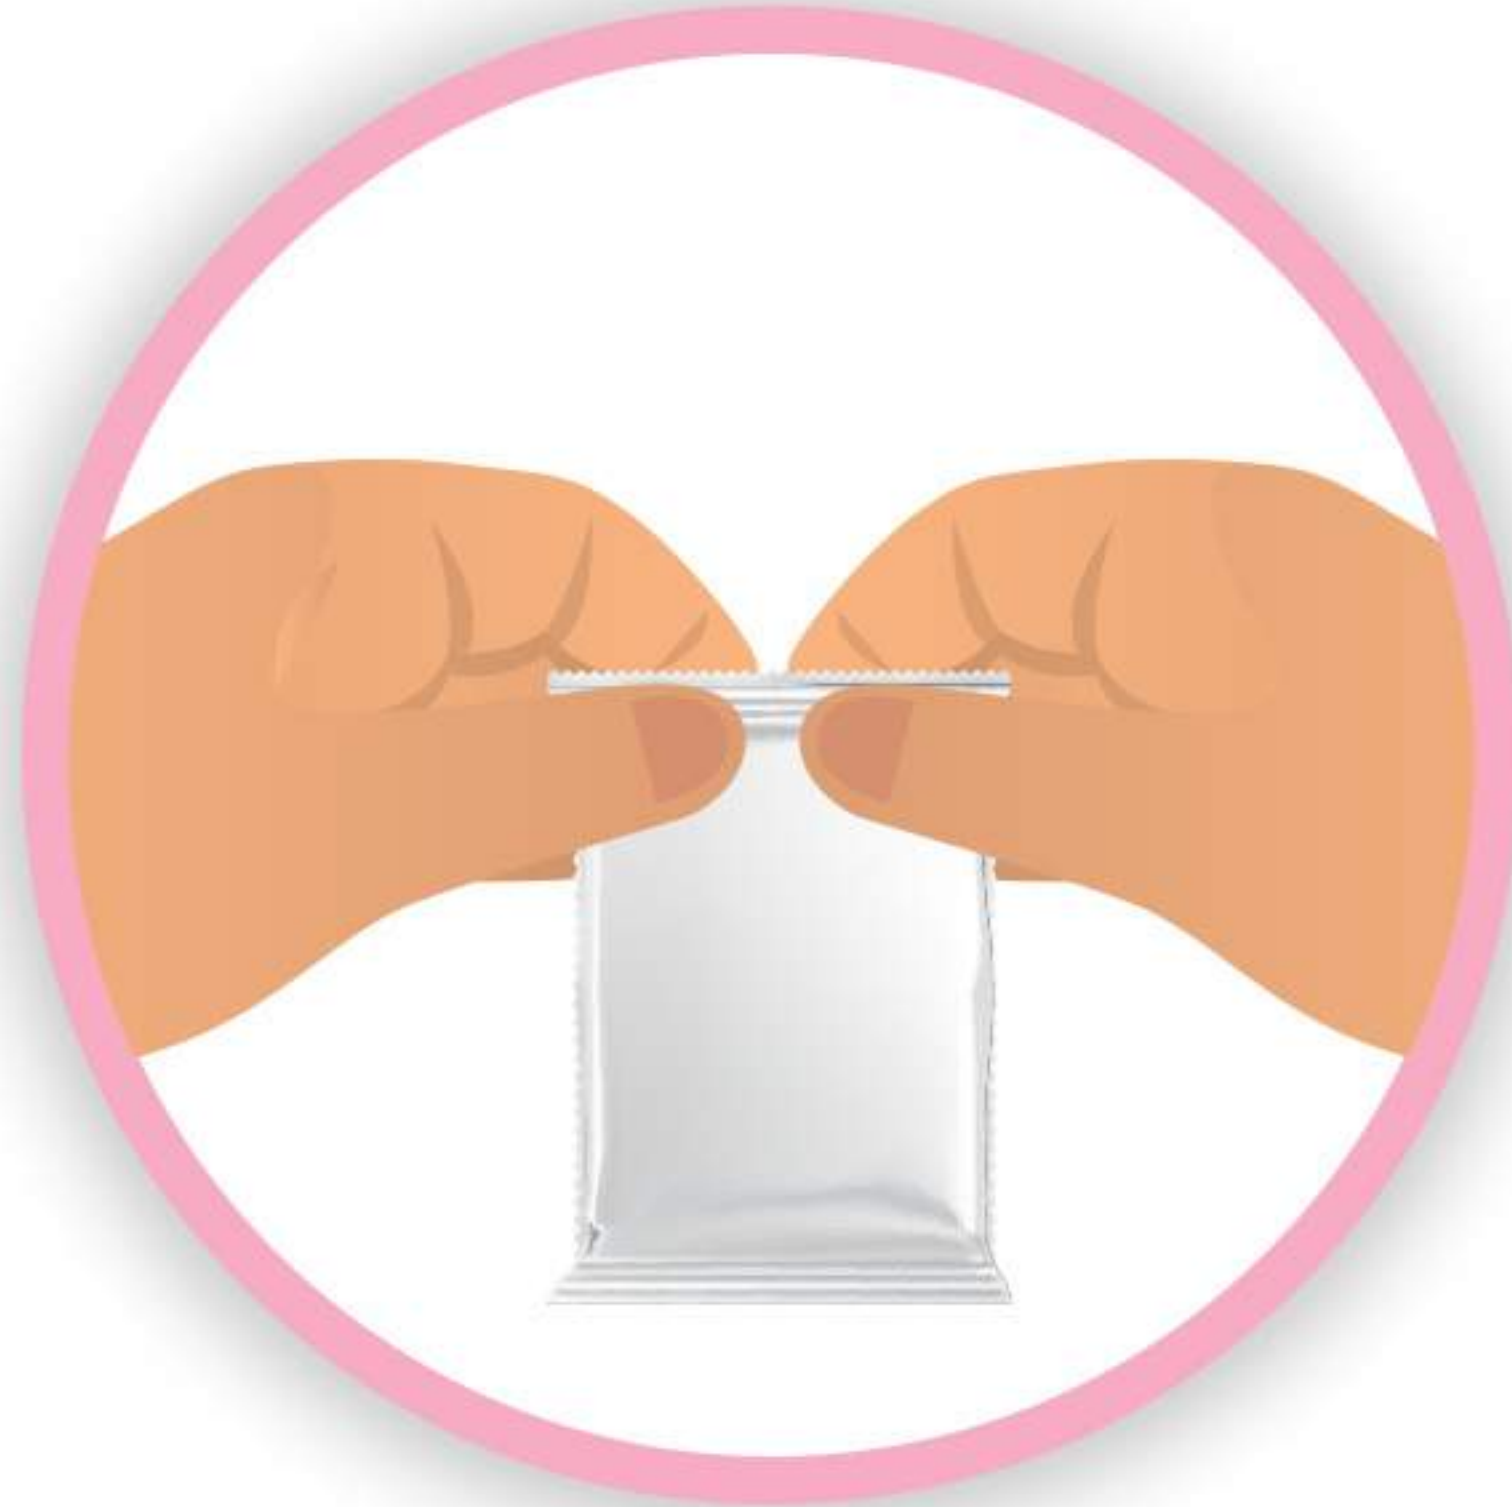

Step 04

Tear the aluminium foil and take out the Vaginal Liquid Membrane capsule .