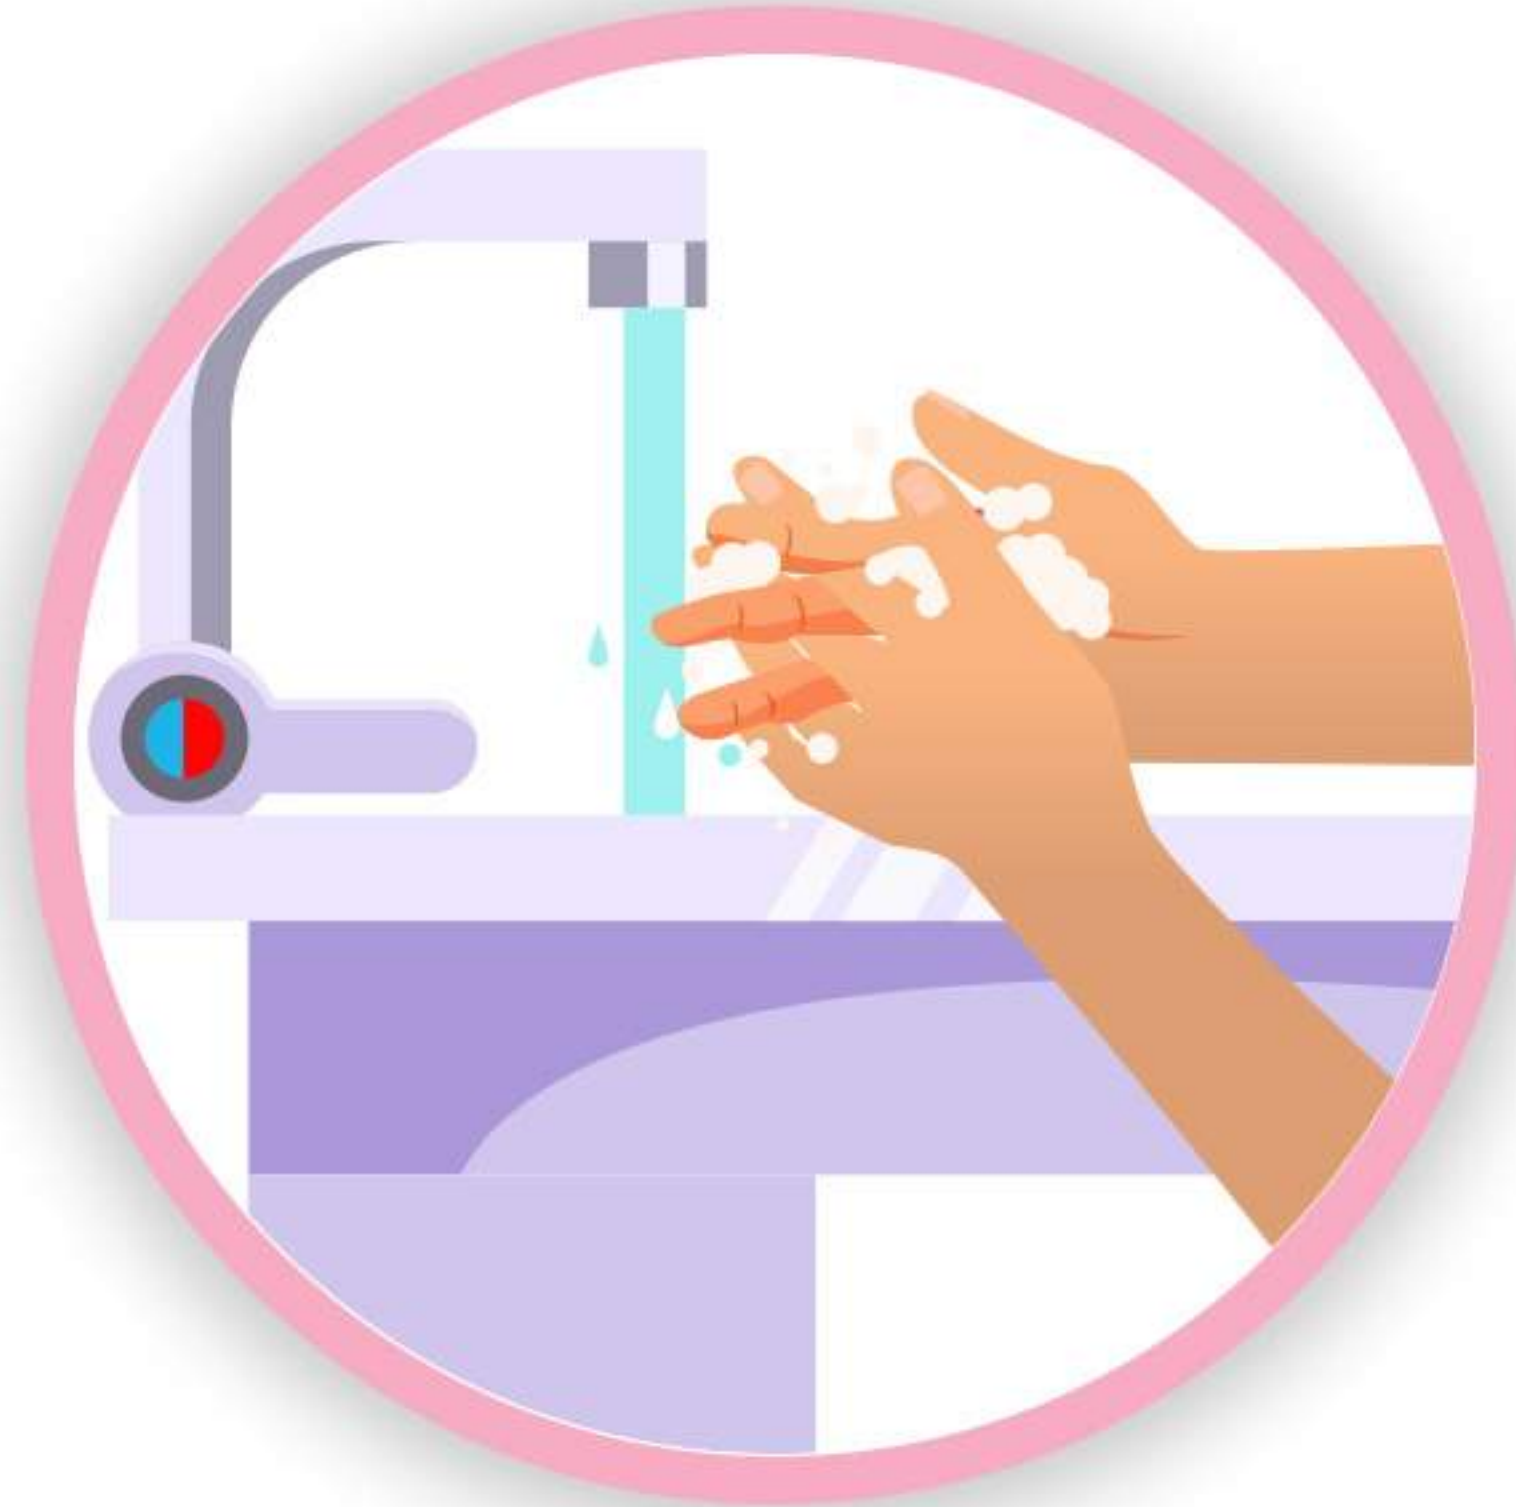

# Step 05

**Use your other hand to hold open the fold of skin around your vagina and slightly.**

# Step 06

**Insert the Vaginal Liquid Membrane capsule as deep as possible inside your vagina using your index finger.**

# Step 07

**Wash your hands with soap.**

After inserting the Vaginal Liquid Membrane capsule inside the vagina, it will slowly decompose and dissolve into a thick membrane like layer inside the vagina and will hold form.