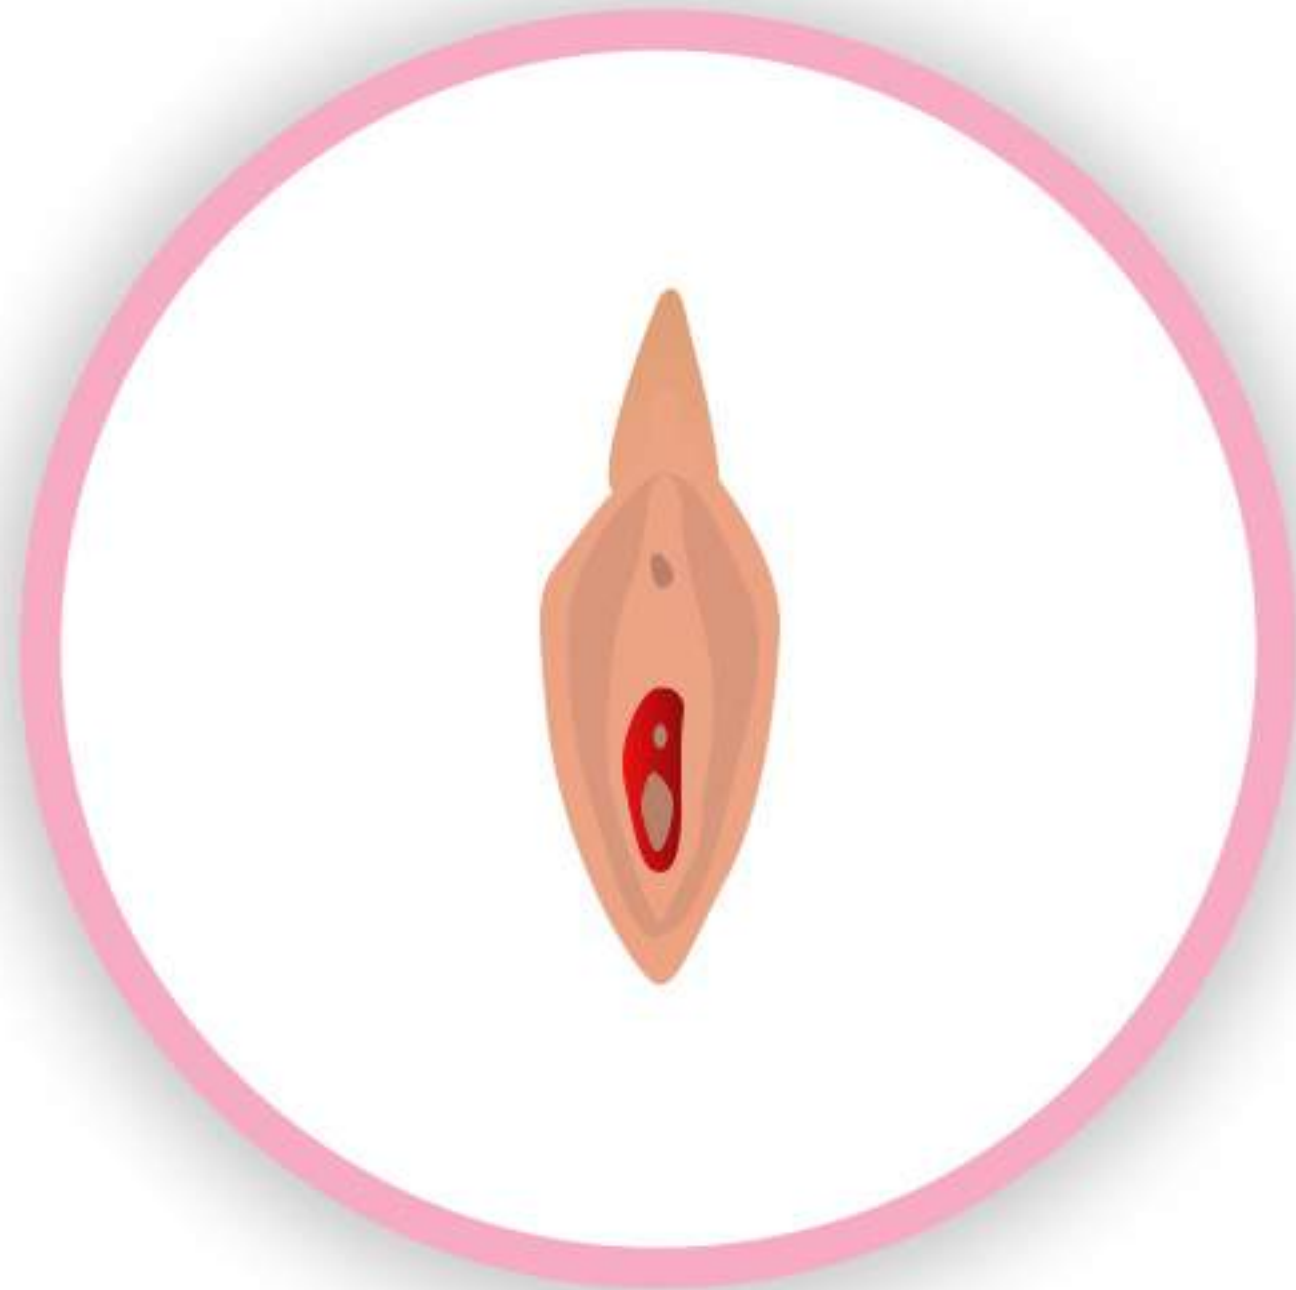

# Step 06

**Insert the Vaginal Liquid Membrane capsule as deep as possible inside your vagina using your index finger.**

# Step 07

**Wash your hands with soap.**

After inserting the Vaginal Liquid Membrane capsule inside the vagina, it will slowly decompose and dissolve into a thick membrane like layer inside the vagina and will hold form.