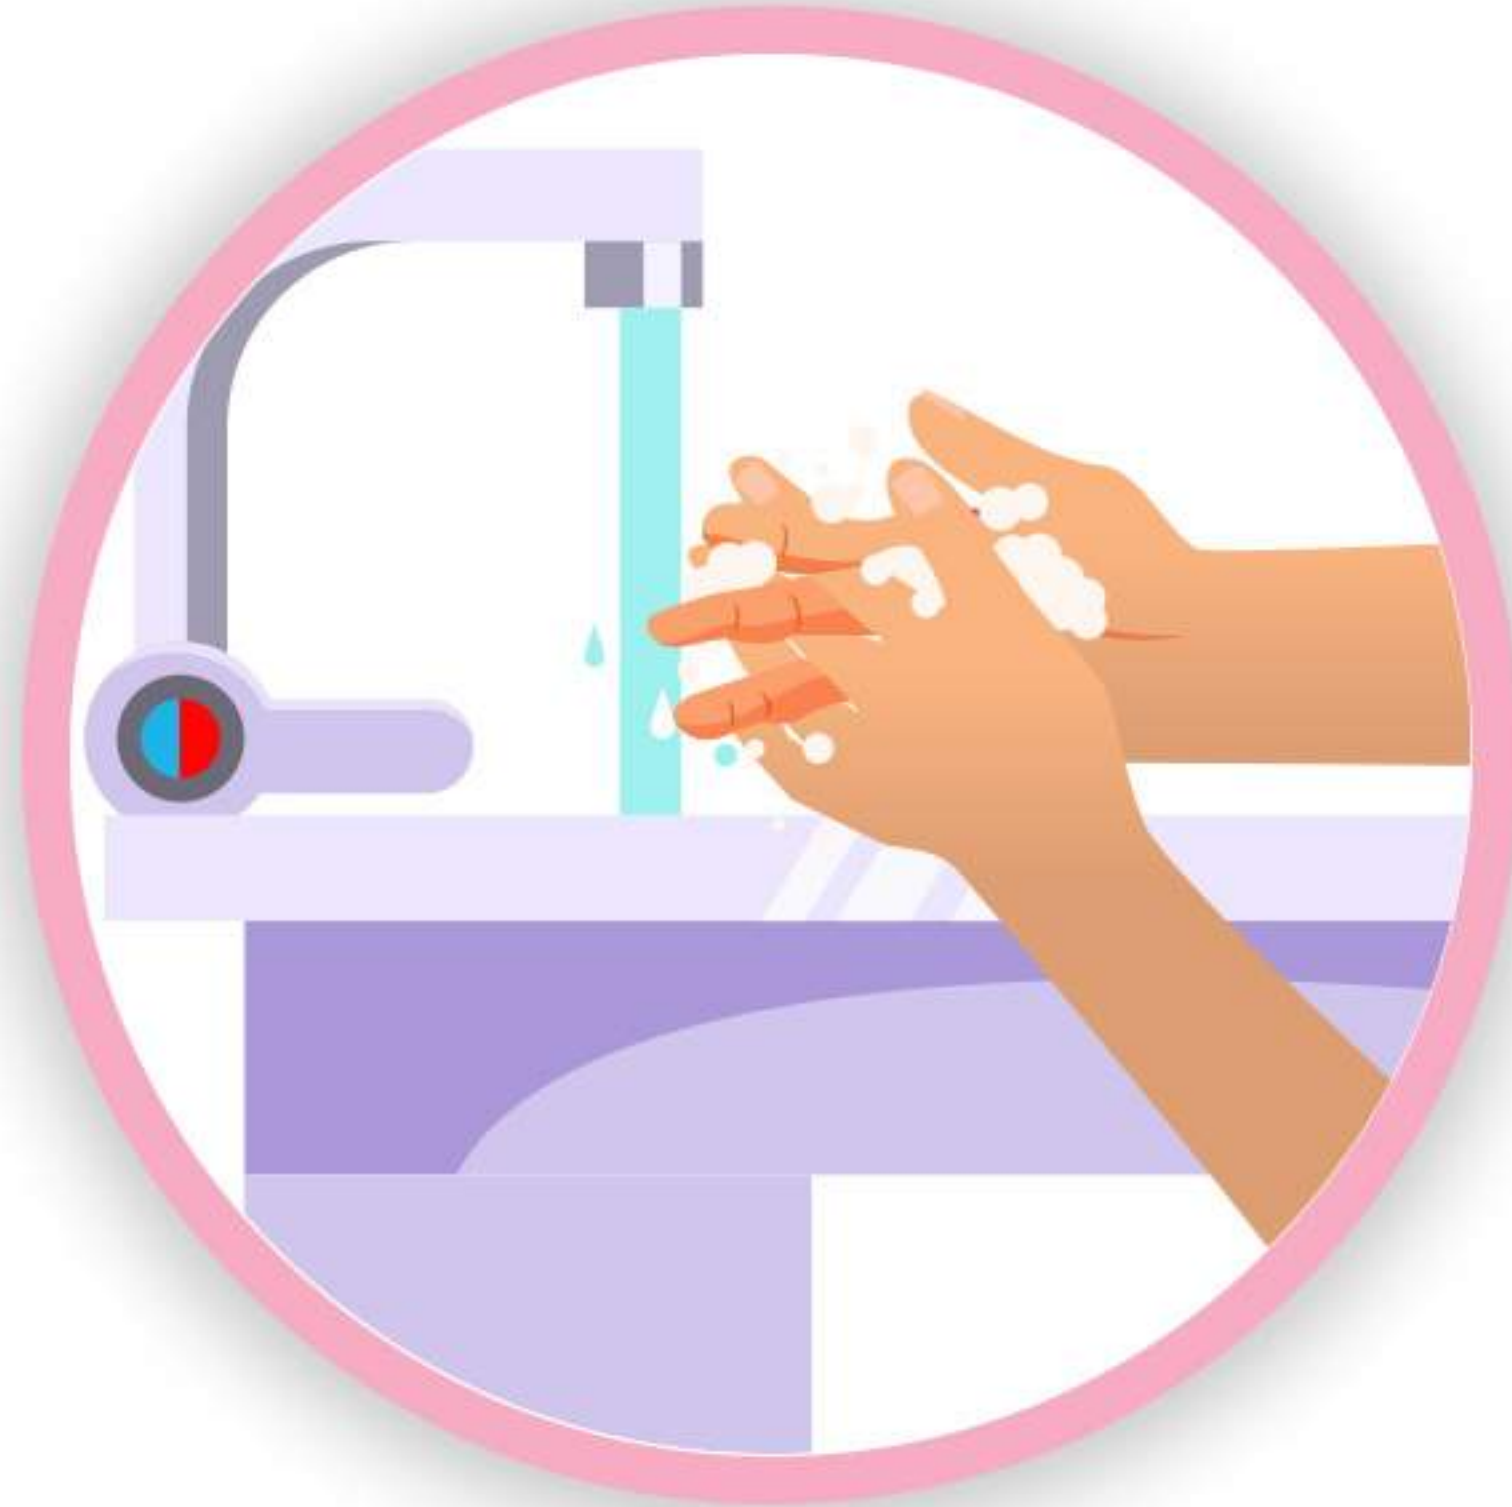

## **VLM Product Packaging box**

**Box contains 2 Individually wrapped Vaginal Liquid Membrane Capsule**

**Vaginal Liquide Membrane capsule containing thick  
blood like red natural colour dye**

# Step 01

**Strat between 45 minutes to  
60 minutes before the sexual intercourse.  
Wash your hands with Soap and dry them on a clean cloth.**

# Step 06

**Insert the Vaginal Liquid Membrane capsule as deep as possible inside your vagina using your index finger.**

# Step 07

**Wash your hands with soap.**

After inserting the Vaginal Liquid Membrane capsule inside the vagina, it will slowly decompose and dissolve into a thick membrane like layer inside the vagina and will hold form.