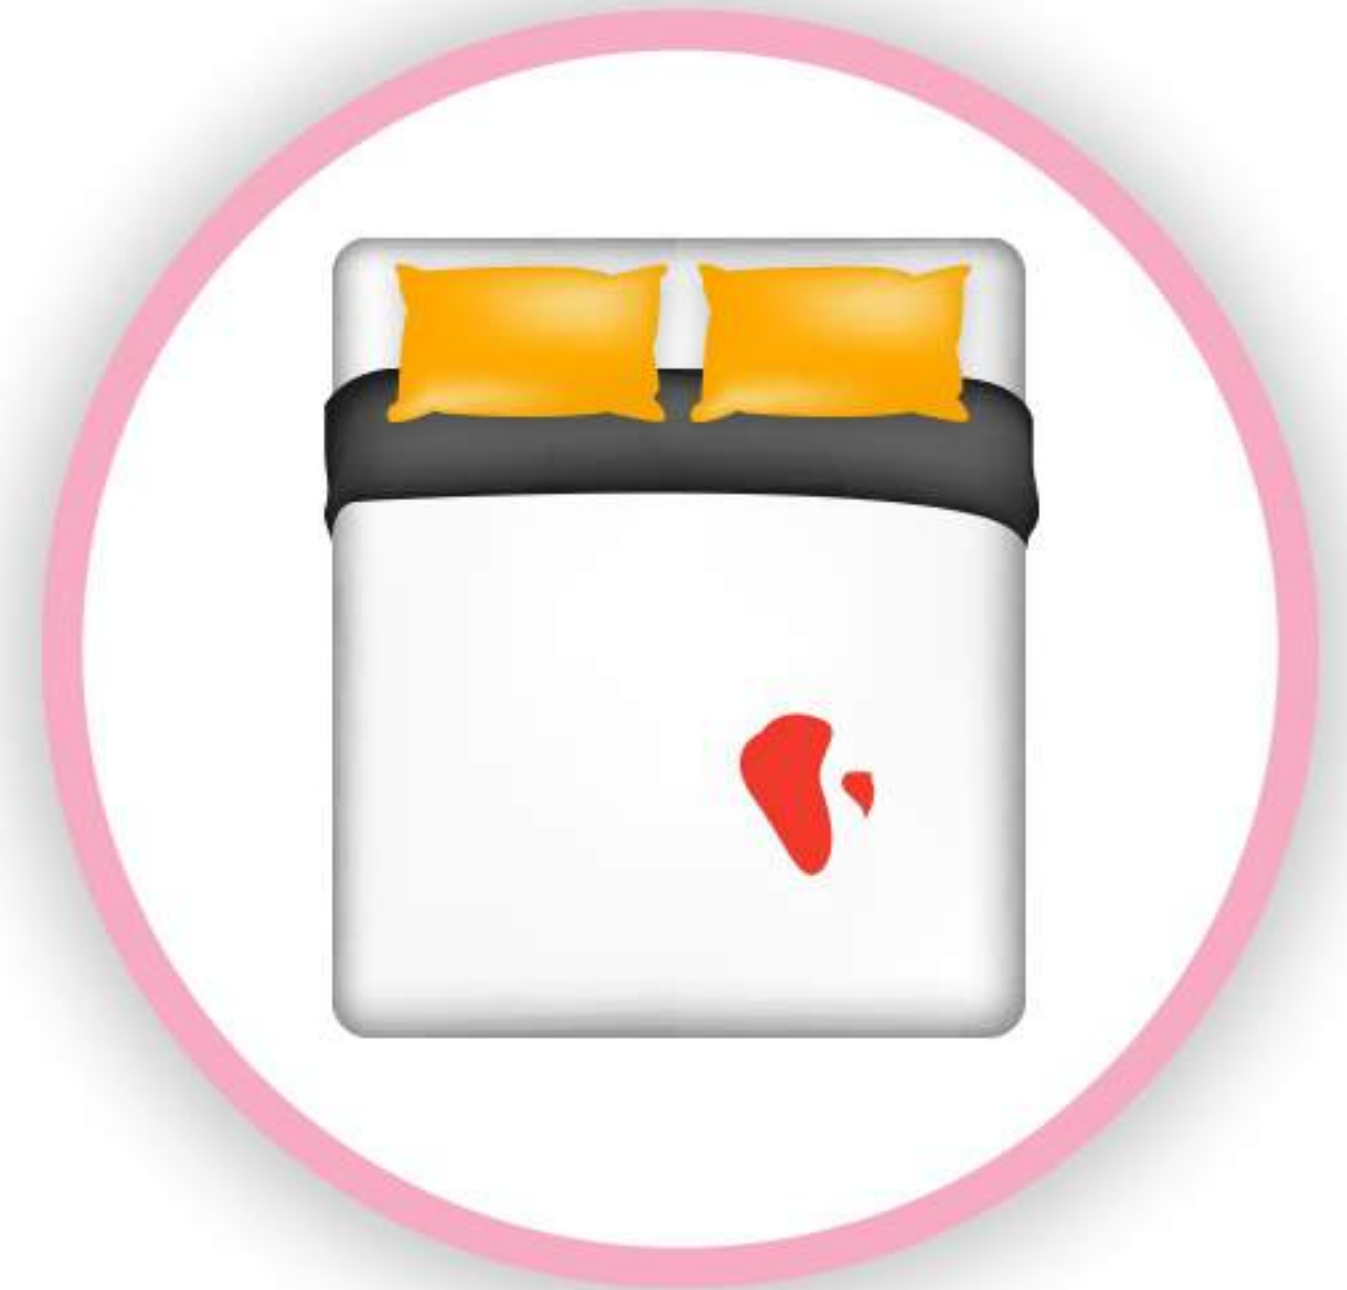

Will wash when penetrated by the penis together with traces of blood like colour on the penis and bedsheets.